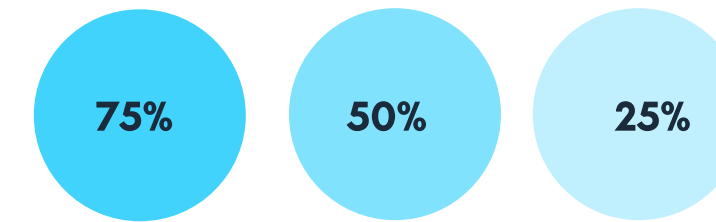

Secondary font

Use in graphics only

BARBARA LEE FAMILY FOUNDATION

Brand colors

Primary Brand Colors:

HEX: #f84839 **RGB:** 248, 72, 57
Pantone: 179 C **CMYK:** 0, 71, 77, 3

HEX: #00c5fc **RGB:** 0, 197, 252
Pantone: 306 C **CMYK:** 100, 22, 0, 1