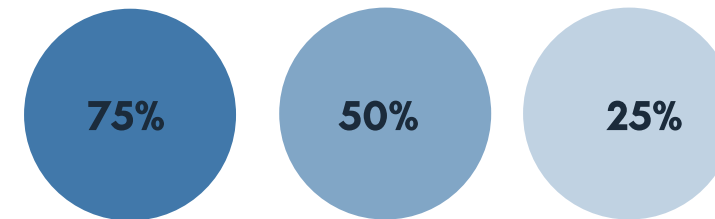

Secondary font

Use in graphics only

BARBARA LEE FAMILY FOUNDATION

Brand colors

Primary Brand Colors:

HEX: #f84839 **RGB:** 248, 72, 57
Pantone: 179 C **CMYK:** 0, 71, 77, 3

HEX: #00c5fc **RGB:** 0, 197, 252
Pantone: 306 C **CMYK:** 100, 22, 0, 1