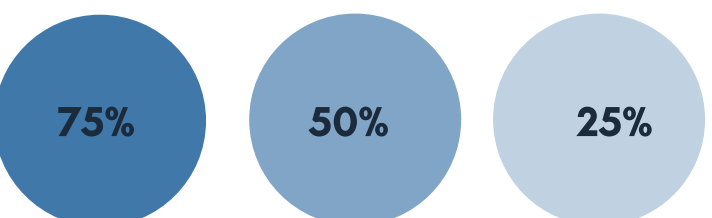

SECONDARY FONT

USE IN GRAPHICS ONLY

BARBARA LEE FAMILY FOUNDATION

Brand colors

Primary Brand Colors:

HEX: #f84839 **RGB:** 248, 72, 57
Pantone: 179 C **CMYK:** 0, 71, 77, 3

HEX: #00c5fc **RGB:** 0, 197, 252
Pantone: 306 C **CMYK:** 100, 22, 0, 1