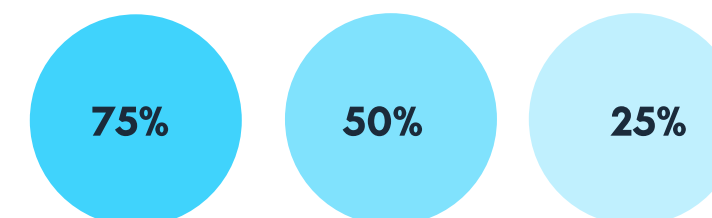

SECONDARY FONT

USE IN GRAPHICS ONLY

BARBARA LEE FAMILY FOUNDATION

Brand colors

Primary Brand Colors:

HEX: #f84839 **RGB:** 248, 72, 57
Pantone: 179 C **CMYK:** 0, 71, 77, 3

HEX: #00c5fc **RGB:** 0, 197, 252
Pantone: 306 C **CMYK:** 100, 22, 0, 1