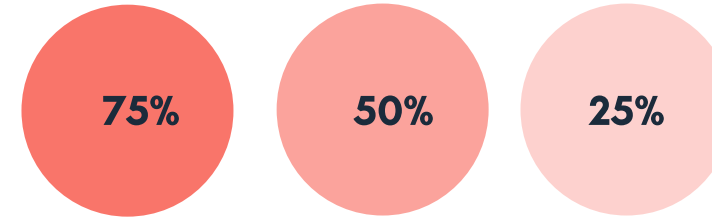

BARBARA LEE FAMILY FOUNDATION

Brand colors

Primary Brand Colors:

HEX: #f84839   **RGB:** 248, 72, 57
Pantone: 179 C   **CMYK:** 0, 71, 77, 3